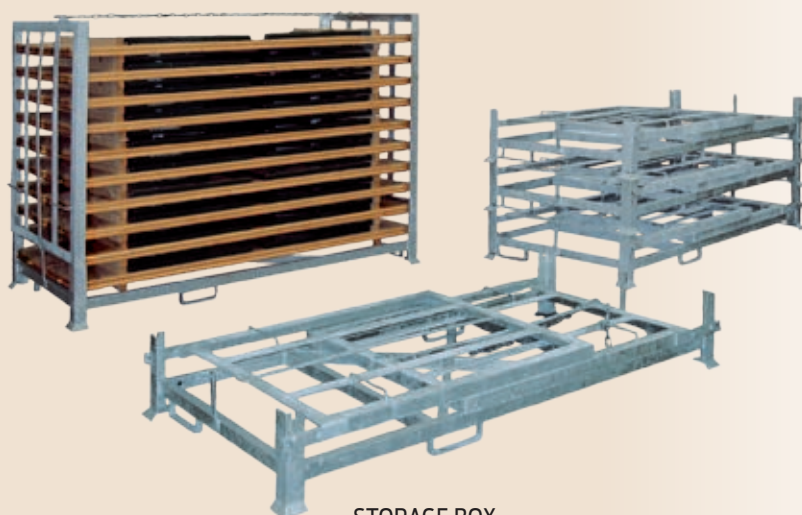

The beer sets can be marked with your company's logo.

BEER STAND
52 x 20 cm

BEER BANK WITH BACKREST
220 x 27 x 16 cm

BEER TABLE
220 x 50 (60, 70) cm

Possible option:
beer table with narrow bases

BEER BANK
220 x 27(25) cm